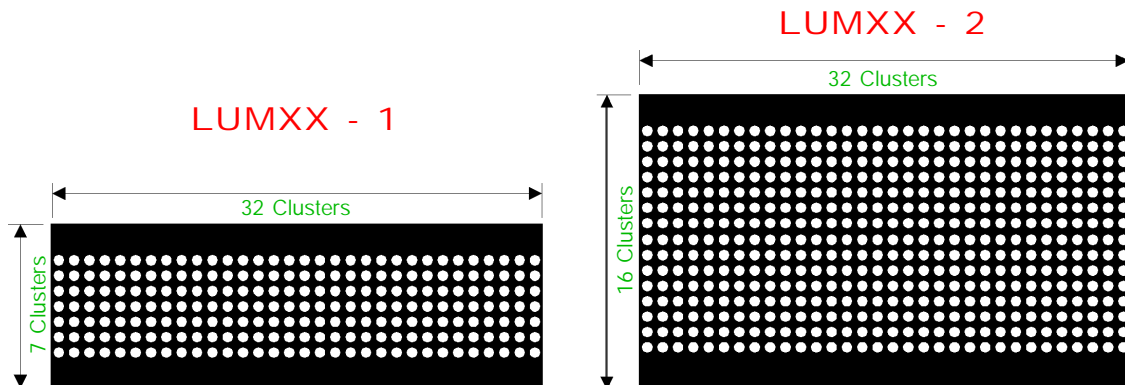

LUMINA™ SERIES OUTDOOR ULTRA BRIGHT

Model	Size (Inch)	Size (Cm)	Character Height	Display Array	Pixel Diameter	LEDs per Pixel	Pixel Spacing	Power	
LUM33 - 1									
ONE LINE						 MULTI - COLOR			
64-7LM-15CL 96-7LM-15CL	112x18x5" 168x18x 5"	248 x 45.7 x 12.7 426 x 45.7 x 12.7	12" (31 Cm) 12" (31 Cm)	64 x 7 96 x 7	1.3" (3.3 cm) 1.3" (3.3 cm)	15 15	1¾" (4.4 cm) 1¾" (4.4 cm)	403 W 604 W	
LUM33 - 2									
TWO LINES						 MULTI - COLOR			
64-16LM-15CL 96-16LM-15CL	112x34x5" 168x34x5"	284 x 86 x 12.7 426 x 86 x 12.7	One Line	Two Lines	64 x 16 96 x 16	1.3" (3.3 cm) 1.3" (3.3 cm)	15 15	1¾" (4.4 cm) 1¾" (4.4 cm)	921 W 1.3 Kw
			28" (71 Cm)	12"(31 Cm)					
LUM52 - 1									
ONE LINE						 MULTI - COLOR			
64-7LM-50CL 96-7LM-50CL	192x27x5" 288x27x5"	487 x 68.5 x 12.7 731 x 68.5 x 12.7	21" (53 cm) 21" (53 cm)	64 x 7 96 x 7	2" (5 cm) 2" (5 cm)	50 50	3" (7.6 cm) 3" (7.6 cm)	403 W 604 W	
LUM52 - 2									
TWO LINES						 MULTI - COLOR			
64-16LM-50CL 96-16LM-50CL	192x54x5" 288x54x5"	487 x 137 x 12.7 731 x 137 x 12.7	One Line	Two Lines	64 x 16 96 x 16	2" (5 cm) 2" (5 cm)	50 50	3" (7.6 cm) 3" (7.6 cm)	921 W 1.3 Kw
			48" (122 Cm)	21" (53 Cm)					

Type of LED : Multicolor Ultrabright LED with 11 different color combinations.

Character Set: Upper and Lower Case 4 Different Fonts International Characters Standard ASCII Code.

Message Mode: Scroll Up/Down, Flash, Hold, Slide, Sparkle, Explode, Drop, etc. (25 functions).