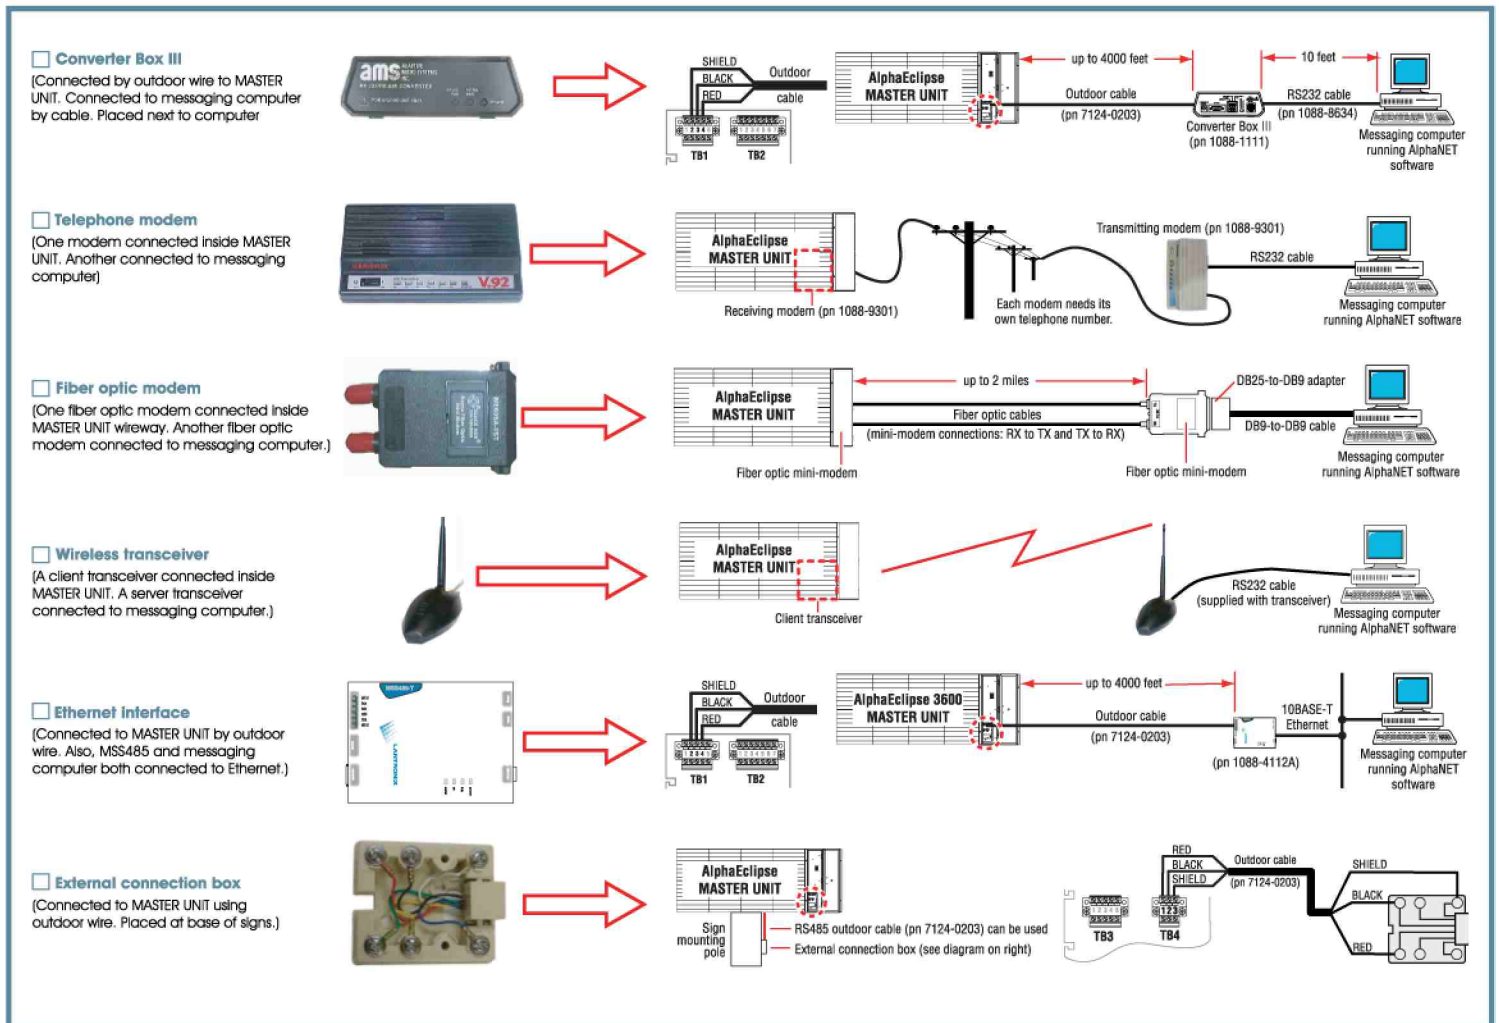

State-of-the-Art Communications Control for 2500/2600/3600 series models:

- A PC connectivity solution that meets every need
- Wired or wireless configurations
- Dial up or fiber optic modem control
- High speed wired or wireless Ethernet networking
- Standard comport RS232 or RS485 serial connections
- Installed and supported locally by an Adaptive® AlphaEclipse dealer
- Operator training programs tailored to meet start-up as well as advanced communication needs
- Alphamation™ custom designed graphic content services are available to help you add customized graphic sizzle to your daily messaging