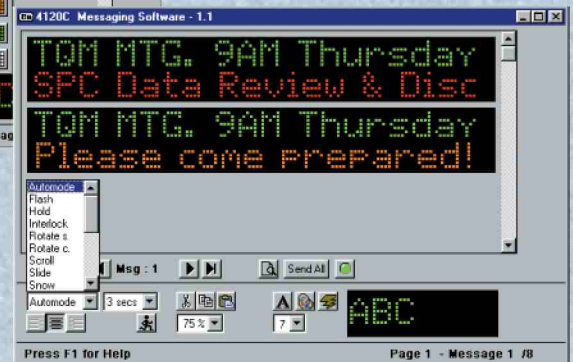

Create your message in the display's actual text style and color from your PC.

Easily specify message presentation styles and other message attributes.

Software Kit Includes

- Software CD
- Easy to follow installation guide
- 25 ft. RS232 serial cable
- Online help
- 9 pin serial adapter